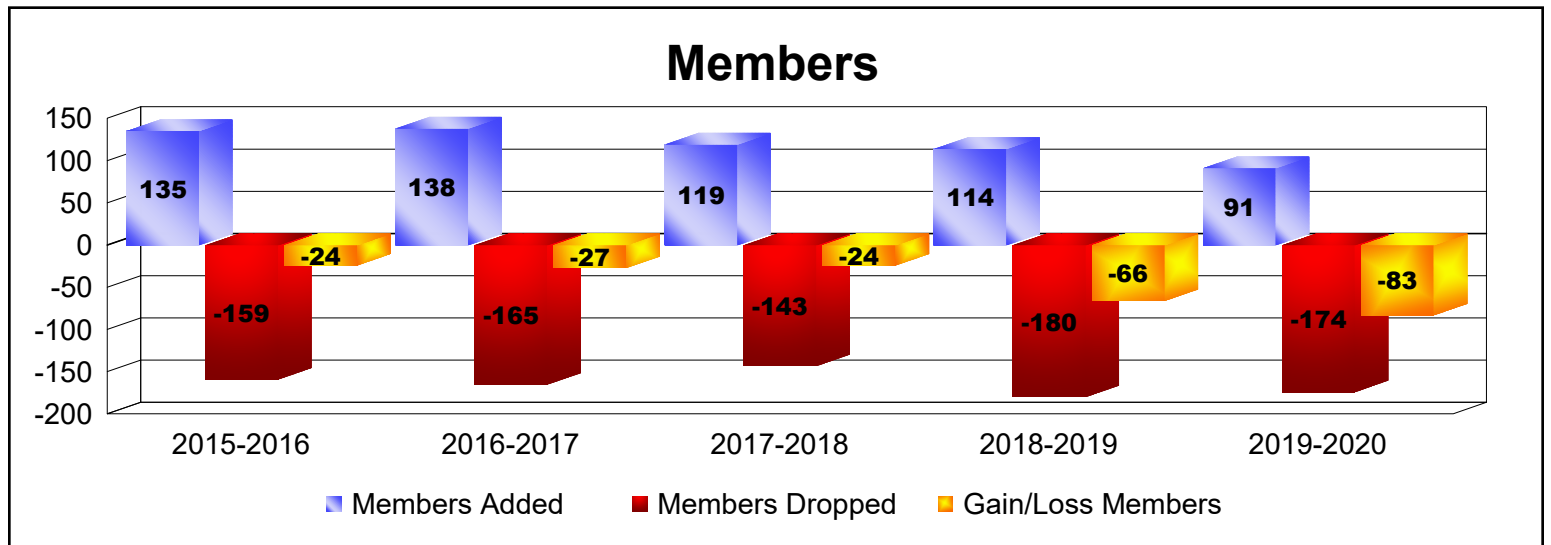

Year	New Clubs	Dropped Clubs	Gain/Loss Clubs	New Members	Charter Members	Reinstate Members	Transfer Members	Total Member Added	Total Members Dropped	Gain/Loss Members
2015-2016	0	0	0	116	2	6	11	135	-159	-24
2016-2017	0	0	0	119	2	4	13	138	-165	-27
2017-2018	0	0	0	110	3	2	4	119	-143	-24
2018-2019	0	0	0	99	2	7	6	114	-180	-66
2019-2020	0	0	0	54	4	7	26	91	-174	-83
<b>Average</b>	<b>0</b>	<b>0</b>	<b>0</b>	<b>100</b>	<b>3</b>	<b>5</b>	<b>12</b>	<b>119</b>	<b>-164</b>	<b>-45</b>

Year	New Clubs	Dropped Clubs	Gain/ Loss Clubs	New Members	Charter Members	Reinstate Members	Transfer Members	Total Member Added	Total Members Dropped	Gain/ Loss Members
2015-2016	0	0	0	17	0	1	0	18	-31	-13
2016-2017	0	0	0	15	0	1	2	18	-24	-6
2017-2018	0	0	0	34	0	0	1	35	-26	9
2018-2019	0	0	0	13	0	0	1	14	-25	-11
2019-2020	0	0	0	5	0	0	0	5	-19	-14
<b>Average</b>	<b>0</b>	<b>0</b>	<b>0</b>	<b>17</b>	<b>0</b>	<b>0</b>	<b>1</b>	<b>18</b>	<b>-25</b>	<b>-7</b>