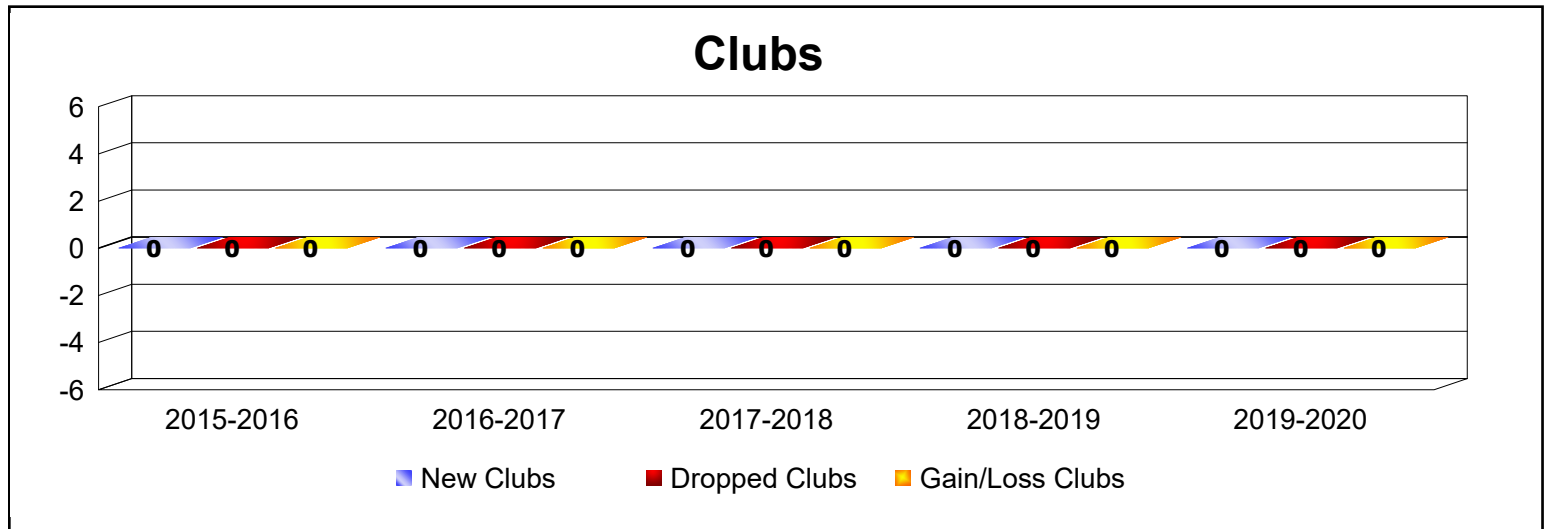

Year	New Clubs	Dropped Clubs	Gain/Loss Clubs	New Members	Charter Members	Reinstate Members	Transfer Members	Total Member Added	Total Members Dropped	Gain/Loss Members
2015-2016	0	0	0	116	2	6	11	135	-159	-24
2016-2017	0	0	0	119	2	4	13	138	-165	-27
2017-2018	0	0	0	110	3	2	4	119	-143	-24
2018-2019	0	0	0	99	2	7	6	114	-180	-66
2019-2020	0	0	0	54	4	7	26	91	-174	-83
<b>Average</b>	<b>0</b>	<b>0</b>	<b>0</b>	<b>100</b>	<b>3</b>	<b>5</b>	<b>12</b>	<b>119</b>	<b>-164</b>	<b>-45</b>

Year	New Clubs	Dropped Clubs	Gain/ Loss Clubs	New Members	Charter Members	Reinstate Members	Transfer Members	Total Member Added	Total Members Dropped	Gain/ Loss Members
2015-2016	0	0	0	17	0	1	0	18	-31	-13
2016-2017	0	0	0	15	0	1	2	18	-24	-6
2017-2018	0	0	0	34	0	0	1	35	-26	9
2018-2019	0	0	0	13	0	0	1	14	-25	-11
2019-2020	0	0	0	5	0	0	0	5	-19	-14
<b>Average</b>	<b>0</b>	<b>0</b>	<b>0</b>	<b>17</b>	<b>0</b>	<b>0</b>	<b>1</b>	<b>18</b>	<b>-25</b>	<b>-7</b>