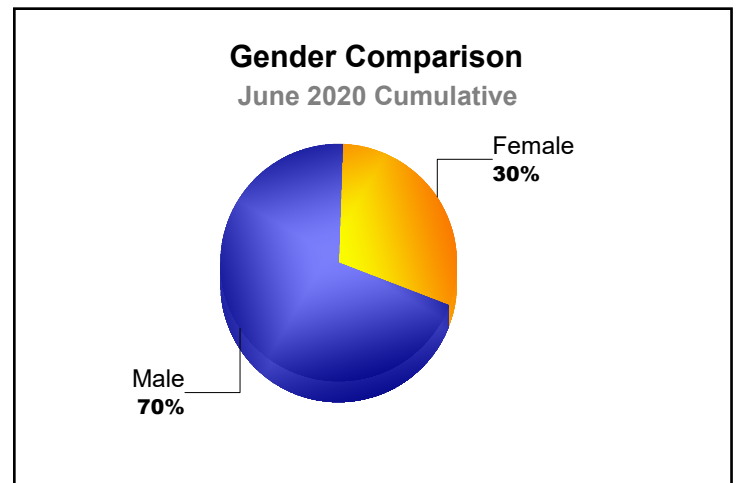

Year	New Clubs	Dropped Clubs	Gain/Loss Clubs	New Members	Charter Members	Reinstate Members	Transfer Members	Total Member Added	Total Members Dropped	Gain/Loss Members
2015-2016	0	0	0	116	2	6	11	135	-159	-24
2016-2017	0	0	0	119	2	4	13	138	-165	-27
2017-2018	0	0	0	110	3	2	4	119	-143	-24
2018-2019	0	0	0	99	2	7	6	114	-180	-66
2019-2020	0	0	0	54	4	7	26	91	-174	-83
<b>Average</b>	<b>0</b>	<b>0</b>	<b>0</b>	<b>100</b>	<b>3</b>	<b>5</b>	<b>12</b>	<b>119</b>	<b>-164</b>	<b>-45</b>