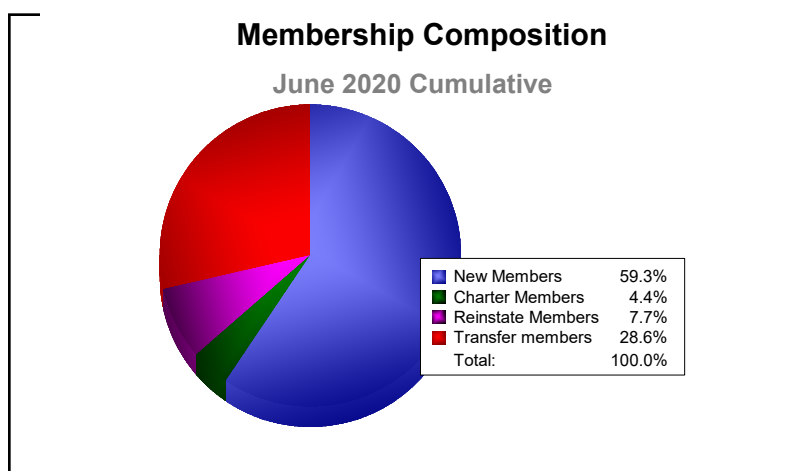

Year	New Clubs	Dropped Clubs	Gain/Loss Clubs	New Members	Charter Members	Reinstate Members	Transfer Members	Total Member Added	Total Members Dropped	Gain/Loss Members
2015-2016	0	0	0	116	2	6	11	135	-159	-24
2016-2017	0	0	0	119	2	4	13	138	-165	-27
2017-2018	0	0	0	110	3	2	4	119	-143	-24
2018-2019	0	0	0	99	2	7	6	114	-180	-66
2019-2020	0	0	0	54	4	7	26	91	-174	-83
<b>Average</b>	<b>0</b>	<b>0</b>	<b>0</b>	<b>100</b>	<b>3</b>	<b>5</b>	<b>12</b>	<b>119</b>	<b>-164</b>	<b>-45</b>

Year	New Clubs	Dropped Clubs	Gain/ Loss Clubs	New Members	Charter Members	Reinstate Members	Transfer Members	Total Member Added	Total Members Dropped	Gain/ Loss Members
2015-2016	0	0	0	17	0	1	0	18	-31	-13
2016-2017	0	0	0	15	0	1	2	18	-24	-6
2017-2018	0	0	0	34	0	0	1	35	-26	9
2018-2019	0	0	0	13	0	0	1	14	-25	-11
2019-2020	0	0	0	5	0	0	0	5	-19	-14
<b>Average</b>	<b>0</b>	<b>0</b>	<b>0</b>	<b>17</b>	<b>0</b>	<b>0</b>	<b>1</b>	<b>18</b>	<b>-25</b>	<b>-7</b>